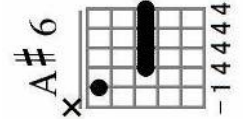

A E
We just need your one love どうか 見つめていて
F#m E
We just need your one heart どうか そらさずに
A AM7 A7 A6/F#
We just need your love , need your love , need your love ~Ha
D E Aadd9 A E7
So, please give us just one our love

A F#m D E
こごえる夜には 包んであげたい 命 きざーむリズム ずっと聞いていて
C#m F#m D Dm F#m E D E
ほら 怖い夢さえ 僕が追い 払う もう 心細く ないよ
C#m F#m D Dm F#m E D E
ほら 抱きしめたなら きみが探 して いた 絆 ここに深く

D E | A F#m | C | E

A E
We just need your one love もっと そばにいて
F#m E
We just need your one heart もっとありのままで
A AM7 A7 A6/F#
We just need your love , need your love , need your love ~Ha
D E A F
So, please give us just one our love

A# F
We just need your one love どうか 見つめていて
Gm F
We just need your one heart どうか そらさずに
A# A#M7 A#7 A#6/G
We just need your love , need your love , need your love ~Ha
D# F A#
So, please give us just one our love

A# A#M7 A#7 A#6/G
We just need your love , need your love , need your love ~Ha
D# F A#
So, please give us just one our love

A# | A#M7 | A#7 | A#6/G | D# | F | A#add9

英語は聞こえたまま...
文法等無視

Bisky birth 黄昏の誕生?意味?

just one our like
私たちの好きなものは1つだけ

最後は love には聞こえない
母音で言う ai と聞こえる
like? life?

結果...

ぶどーさんの nana から...
サビの最終1行はお借りしました。

英語が聞ける耳...欲しいなあ(´_`)