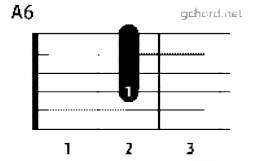

One love

詩／柏木麻里
曲／柏木麻里

Aadd9 A | Aadd9 A | D | E7

Original key: D

A E
We just need your one love どうか 見つめていて
F#m E
We just need your one heart どうか そらさずに
A AM7 A7 A6/F#
We just need your love , need your love , need your love ~Ha
D E Aadd9 A E7
So, please give us just one our love